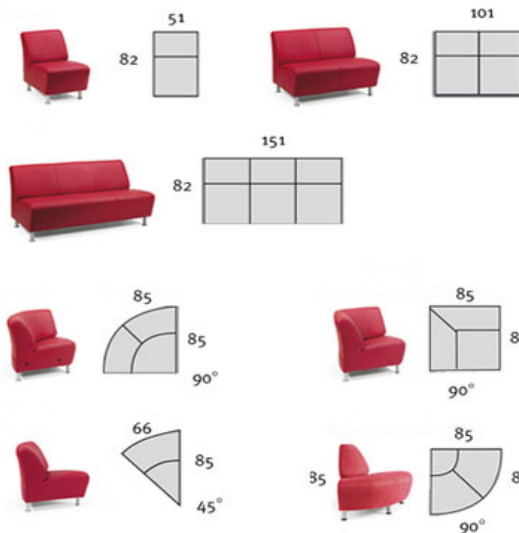

SHIP FURNITURE

SOFT SEATING

EKORNES® CONTRACT

CITY MODULAR SOFA SYSTEM

Flexible seating construction, aesthetic compatibility and comfort for unique marine spaces.

Batick Leather Collection:

sales@shipinteriorsystems.com
www.shipinteriorsystems.com
541-436-4440

SHIP INTERIOR SYSTEMS

DESIGN • ENGINEERING • SUPPLY

SHIP INTERIOR SYSTEMS, LLC
1767 12th Street #128
Hood River, OR 97031